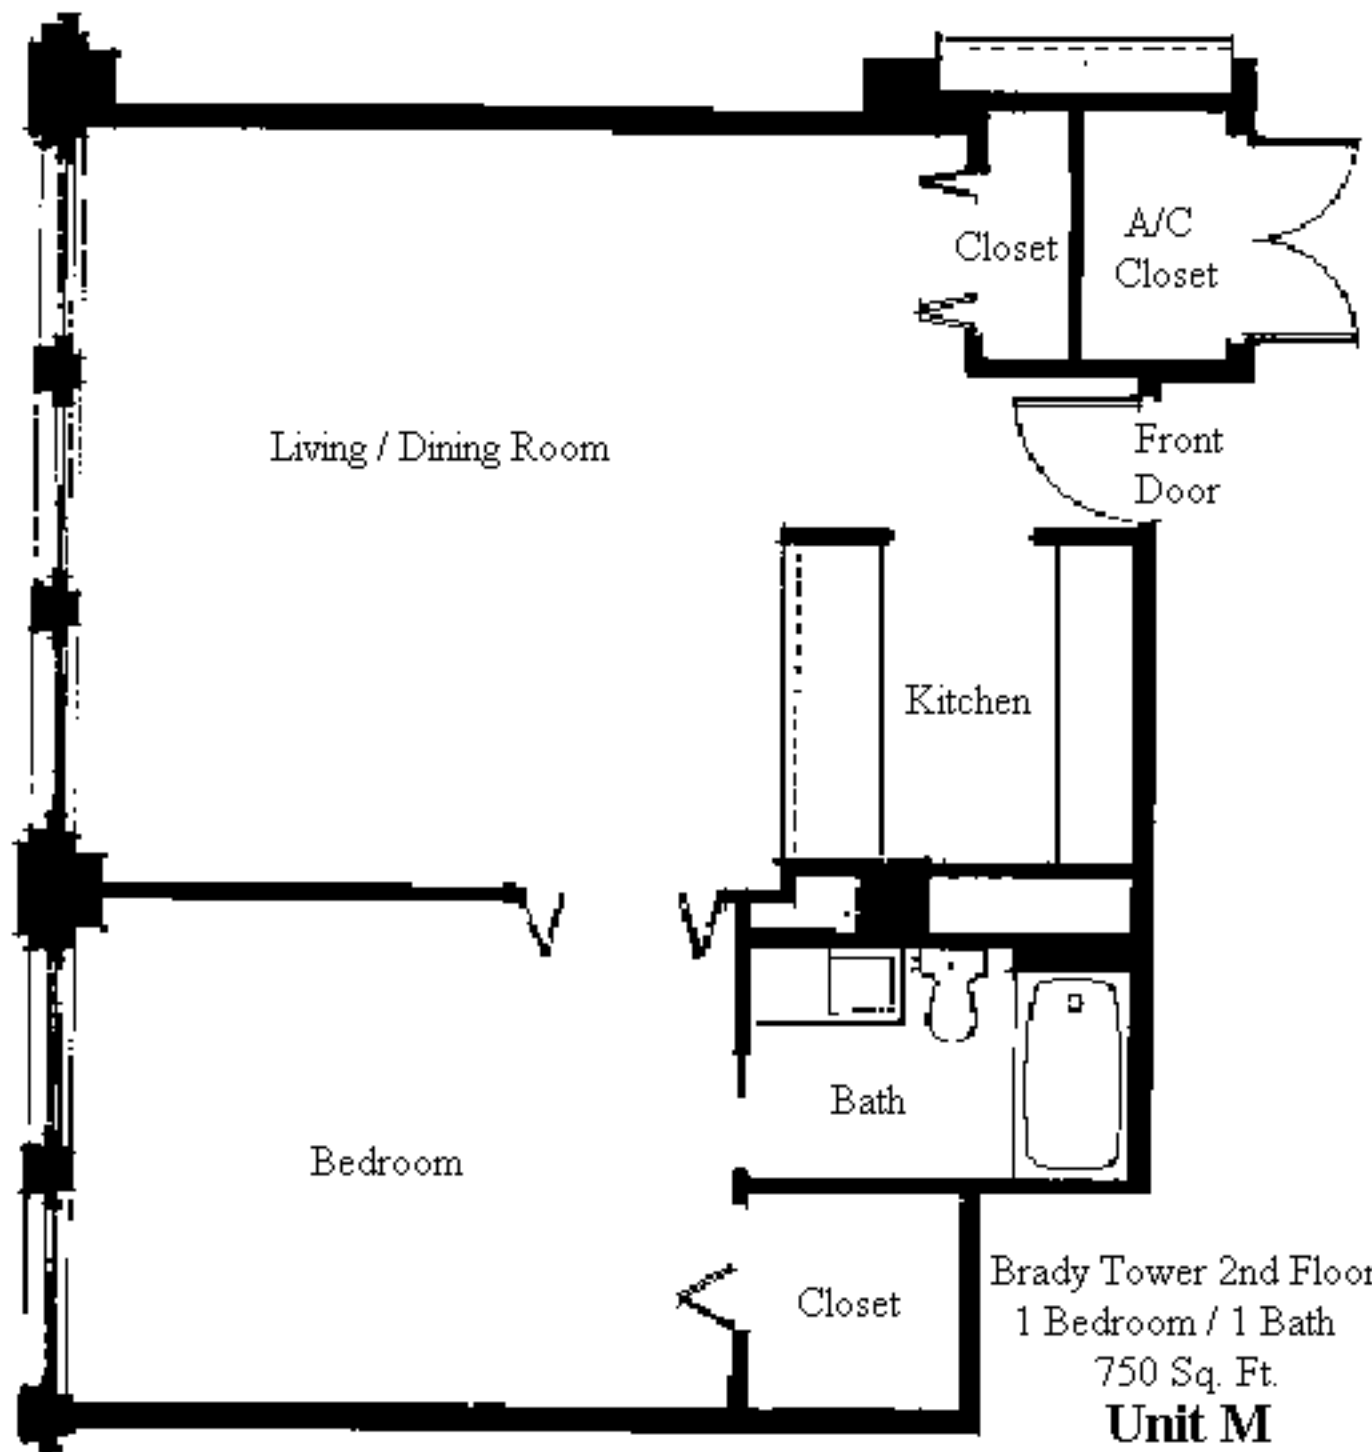

Brady Tower 2nd Floor
Studio - 350 Sq. Ft.

Unit A

Brady Tower 5th - 8th Floor
1 Bedroom / 1 Bath - 690 Sq.Ft.
Unit B/G

Brady Tower 3rd - 8th Floor

Studio - 450 Sq. Ft.

Unit D

Bedroom

Bath

Closet

A/C
Closet

Front
Door

Living / Dining Room

Kitchen

Closet

Bath

Living / Dining Room

Bedroom

Brady Tower 4th - 8th Floor

2 Bedroom / 2 Bath

1,000 Sq. Ft.

Unit E/Q

Brady Tower 5th - 8th Floor
1 Bedroom / 1 Bath - 575 Sq. Ft.

Unit H

Brady Tower 5th - 8th Floors
1 Bedroom / 1 Bath - 600 Sq. Ft.

Unit KC

Brady Tower 5th - 8th Floors
1 Bedroom / 1 Bath - 700 Sq. Ft.

Unit L

Living / Dining Room

Closet

A/C
Closet

Front
Door

Kitchen