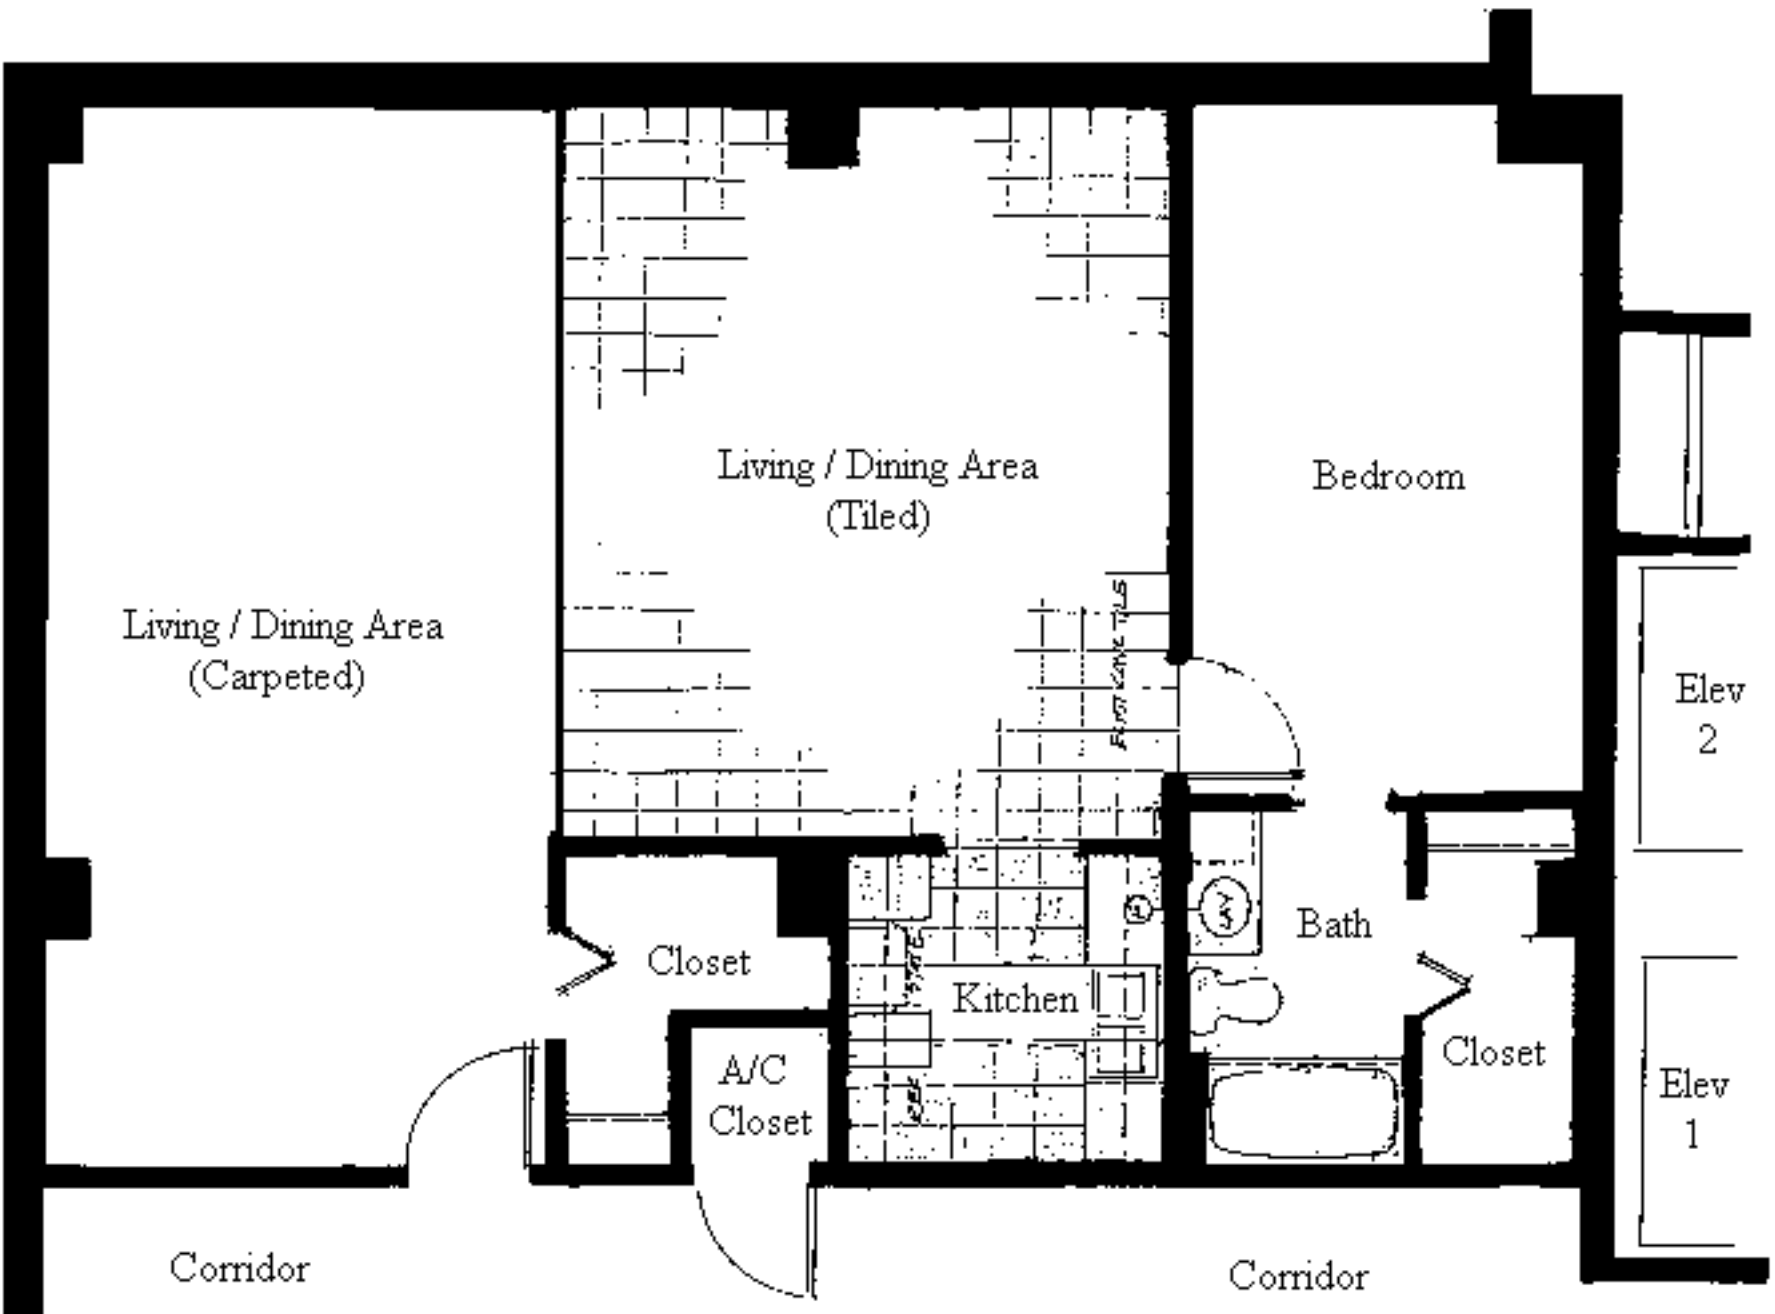

Corridor

Front
Door

Kitchen

Bath

Corridor

Living Area

Closet

Closet

Closet

A/C
Closet

Front
Door

Living / Dining Room

Kitchen

Closet

Bath

Living / Dining Room

Mezzanine

Brady Tower 5th - 8th Floors
1 Bedroom / 1 Bath - 600 Sq. Ft.

Unit NK

Living Area

Kitchen

Closet

A/C
Closet

Closet

Bath

Brady Tower 3rd - 8th Floors

Studio - 575 Sq. Ft.

Unit P

Brady Tower 2nd Floor - Suite 204
1 Bedroom / 1 Bath - 1,000 Sq. Ft.

Unit PD

Brady Tower 2nd - 3rd Floors

1 Bedroom / 1 Bath