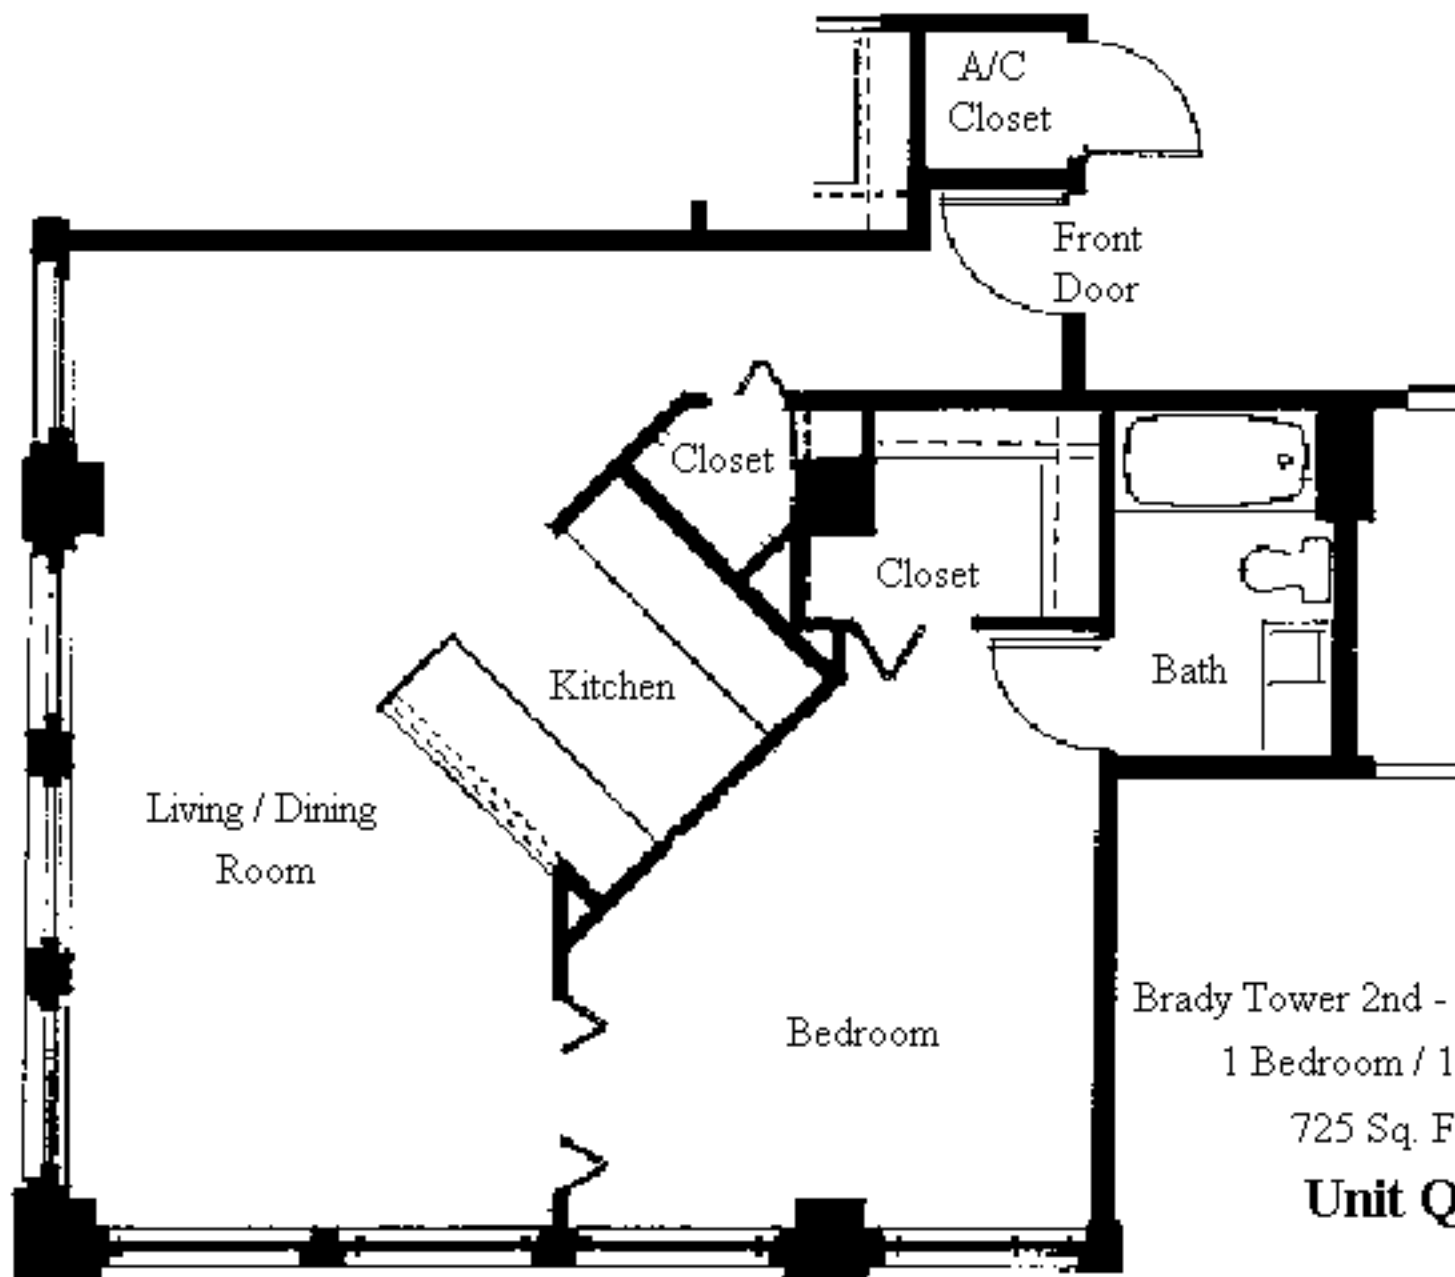

Corridor

Front
Door

Kitchen

Bath

Corridor

Living Area

Closet

Closet

Closet

A/C
Closet

Front
Door

Living / Dining Room

Kitchen

Closet

Bath

Living / Dining Room

Bath

Brady Tower 3rd - 8th Floors

Studio - 575 Sq. Ft.

Unit P

Brady Tower 2nd Floor - Suite 204
1 Bedroom / 1 Bath - 1,000 Sq. Ft.

Unit PD

Brady Tower 2nd - 3rd Floors

1 Bedroom / 1 Bath

725 Sq. Ft.

Unit Q

Brady Tower 3rd Floor
1 Bedroom / 1 Bath
650 Sq. Ft.
Unit R

Brady Tower 3rd - 4th Floors
2 Bedroom / 2 Bath - 900 Sq. Ft.

Unit W