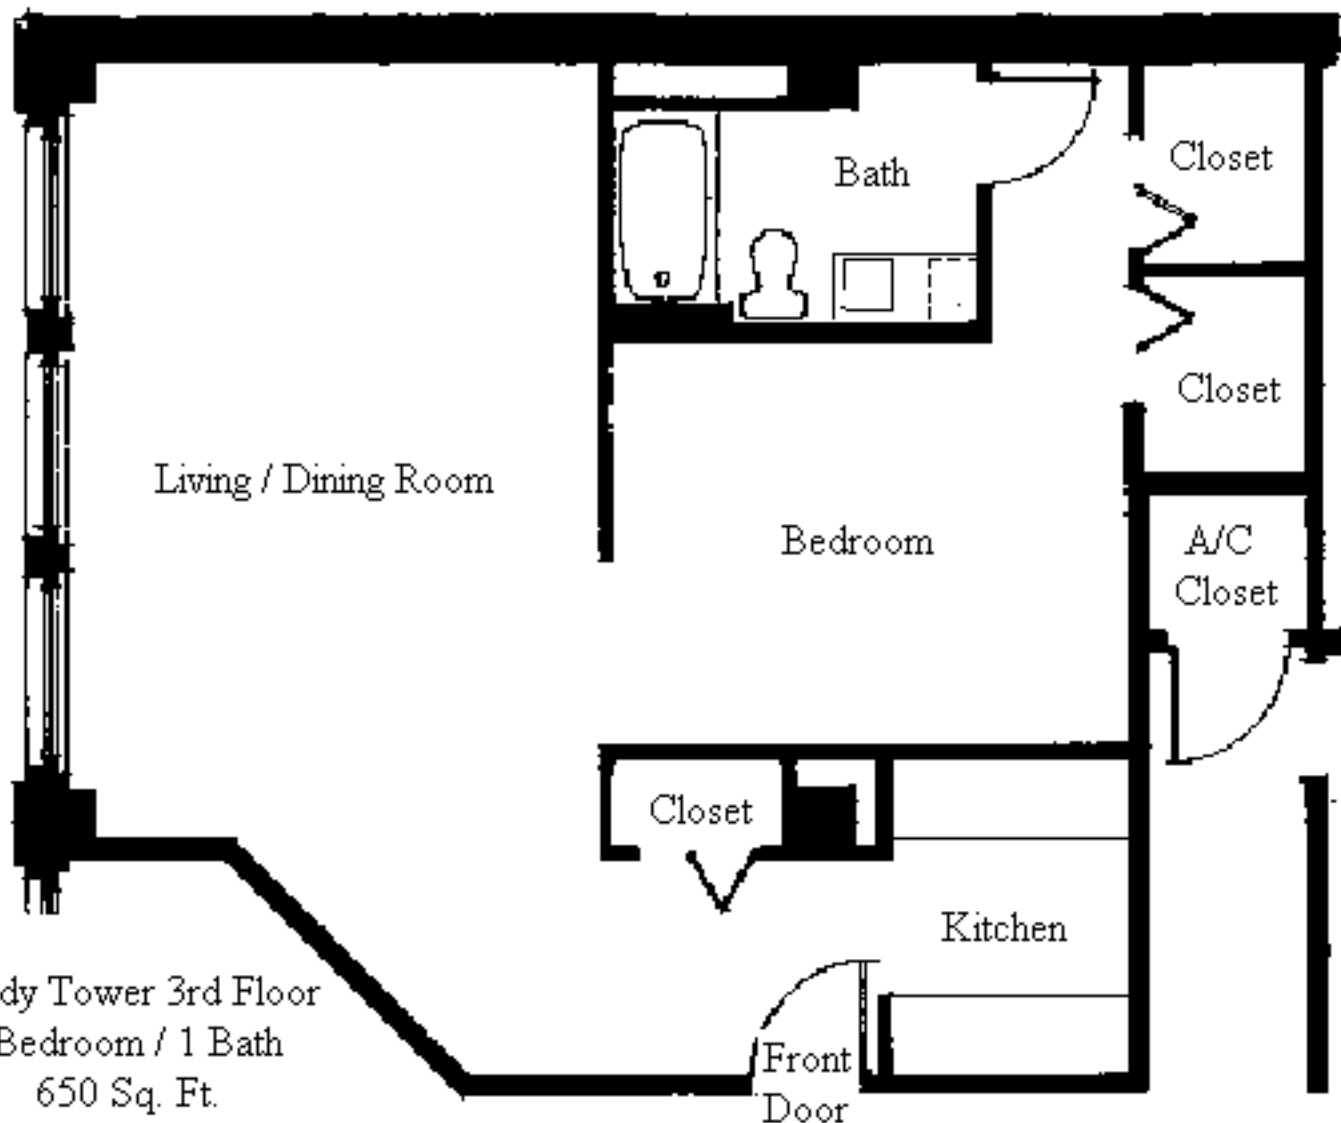

Corridor

Front
Door

Kitchen

Bath

Corridor

Living Area

Closet

Closet

Closet

A/C
Closet

Front
Door

Living / Dining Room

Kitchen

Closet

Bath

Living / Dining Room

Bath

Brady Tower 3rd - 8th Floors

Studio - 575 Sq. Ft.

Unit P

Brady Tower 2nd Floor - Suite 204
1 Bedroom / 1 Bath - 1,000 Sq. Ft.

Unit PD

Brady Tower 2nd - 3rd Floors

1 Bedroom / 1 Bath

725 Sq. Ft.

Unit Q

Brady Tower 3rd Floor
1 Bedroom / 1 Bath
650 Sq. Ft.
Unit R

Brady Tower 3rd - 4th Floors
2 Bedroom / 2 Bath - 900 Sq. Ft.

Unit W