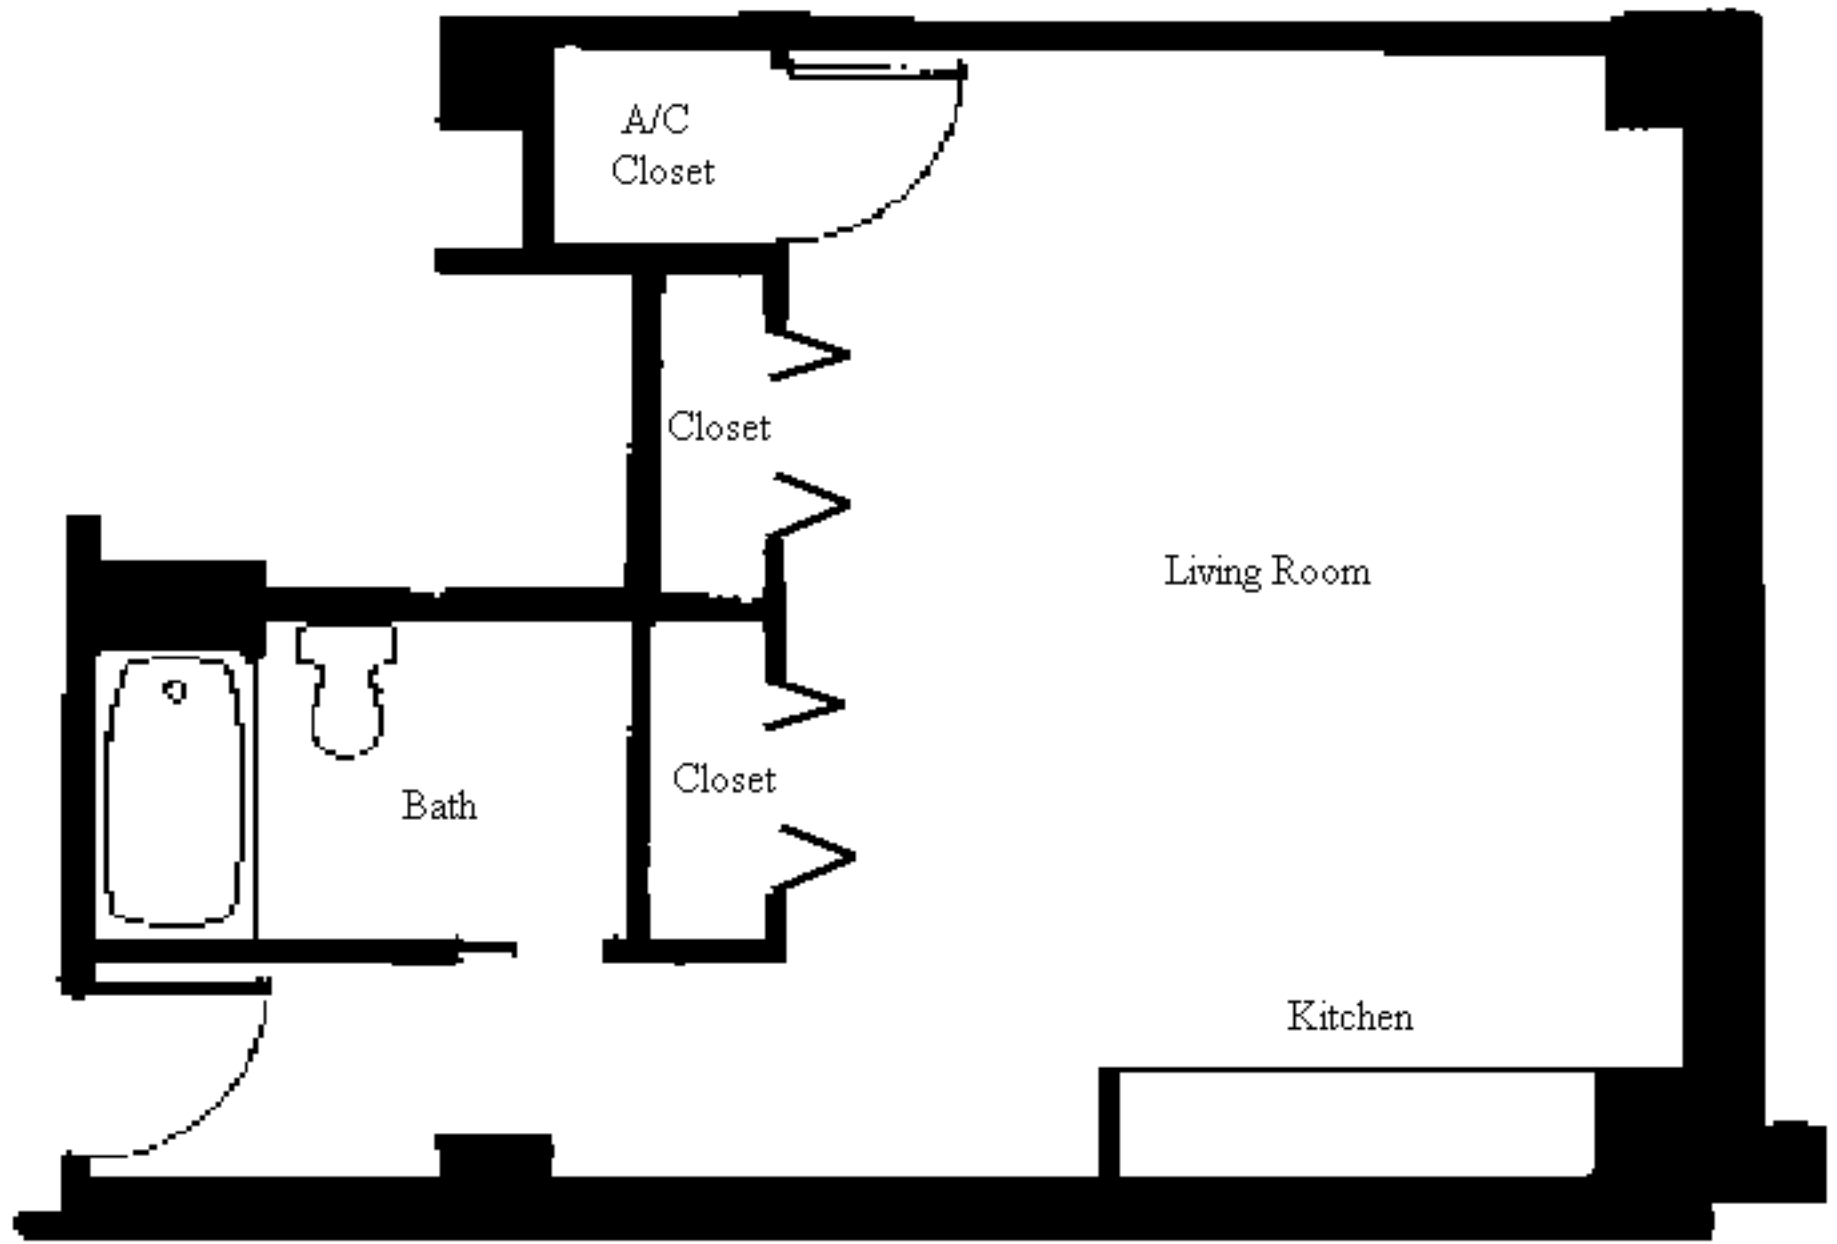

Corridor

Front
Door

Kitchen

Bath

Corridor

Living Area

Closet

Closet

Brady Tower 2nd Floor
Studio - 350 Sq. Ft.

Unit A

Brady Tower 5th - 8th Floor
1 Bedroom / 1 Bath - 690 Sq.Ft.
Unit B/G

Brady Tower 3rd - 8th Floor

Studio - 450 Sq. Ft.

Unit D

Bedroom

Bath

Closet

A/C
Closet

Front
Door

Living / Dining Room

Kitchen

Closet

Bath

Living / Dining Room

Unit KC

Brady Tower 5th - 8th Floors
1 Bedroom / 1 Bath - 700 Sq. Ft.

Unit L

Living / Dining Room

Closet

A/C
Closet

Front
Door

Kitchen