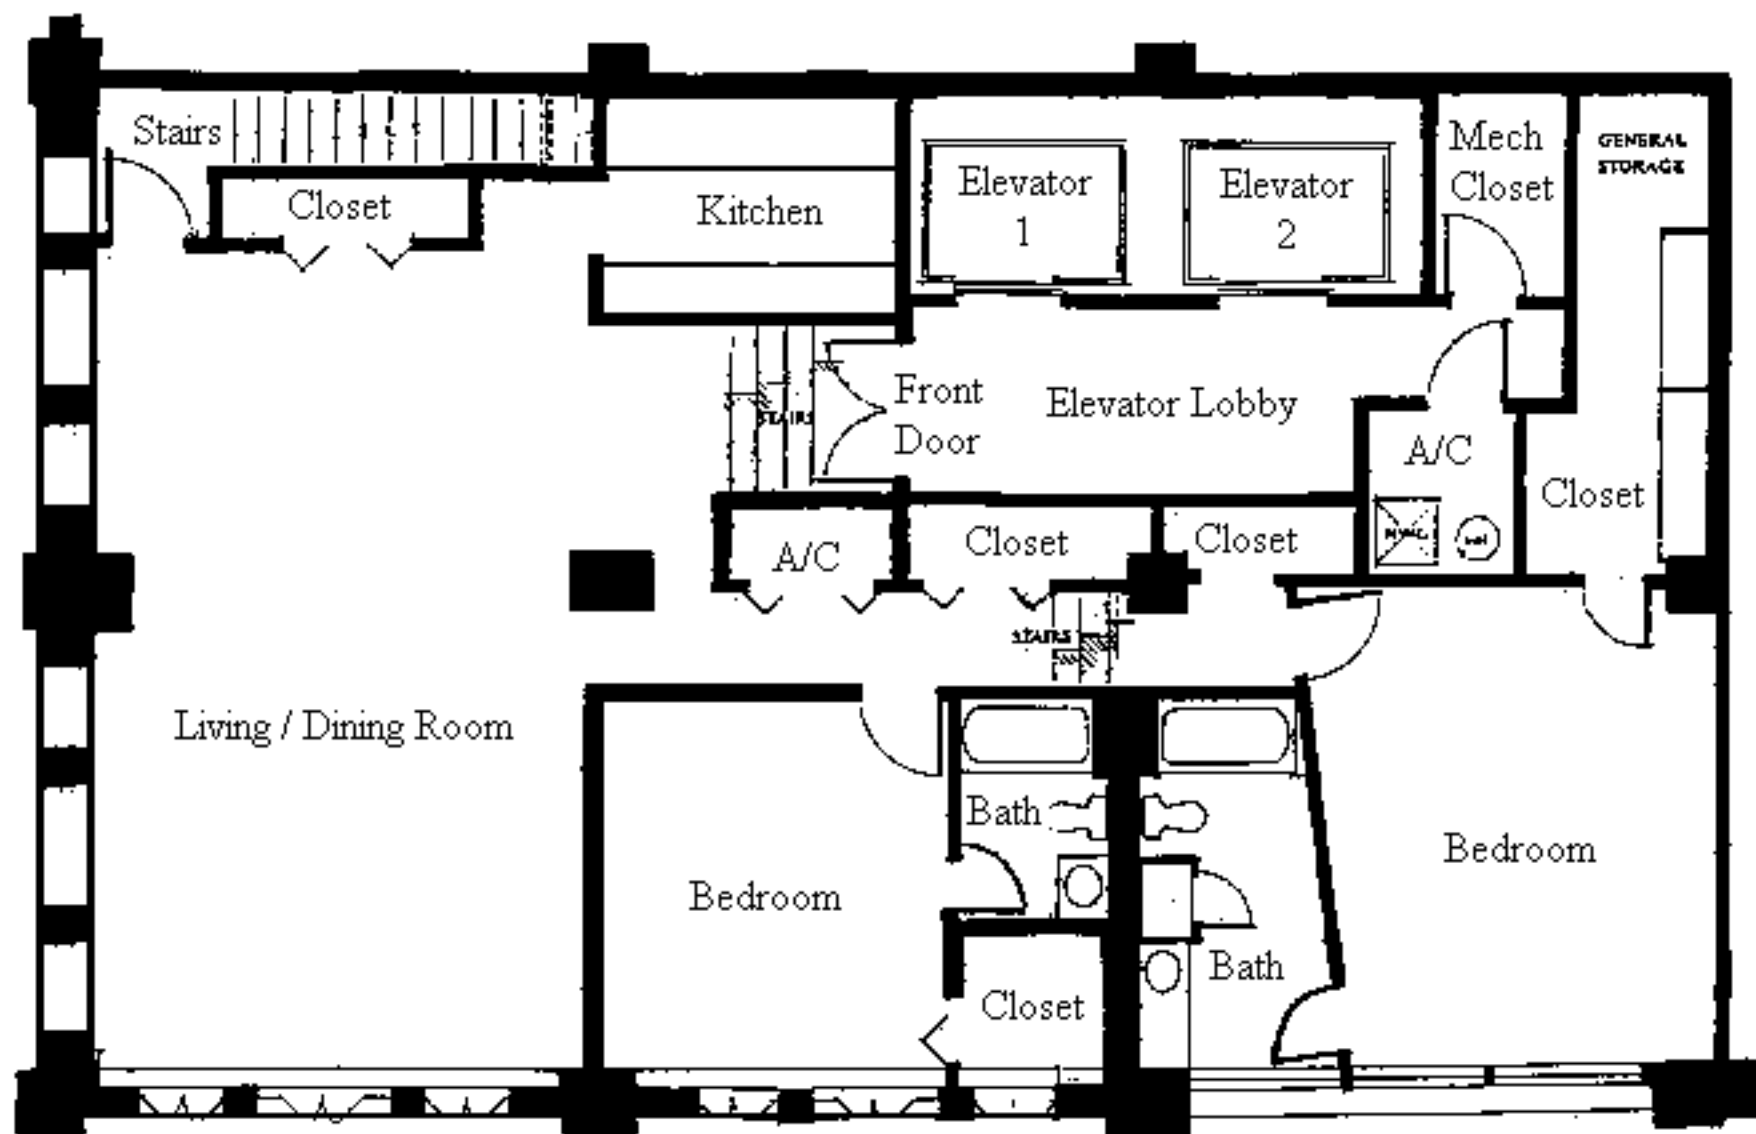

Closet

A/C
Closet

Front
Door

Living / Dining Room

Kitchen

Closet

Bath

Living / Dining Room

Unit KC

Brady Tower 5th - 8th Floors
1 Bedroom / 1 Bath - 700 Sq. Ft.

Unit L

Living / Dining Room

Closet

A/C
Closet

Front
Door

Kitchen

Bath

Bedroom

Closet

Brady Tower 2nd Floor
1 Bedroom / 1 Bath
750 Sq. Ft.
Unit M

Brady Tower 4th - 8th Floors
2 Bedroom / 2 Bath
1,000 Sq. Ft.
Unit MM

Brady Tower Mezzanine Floor - Suite 100

2 Bedroom / 2 Bath - 1,900 Sq. Ft.

Mezzanine

Brady Tower 5th - 8th Floors
1 Bedroom / 1 Bath - 600 Sq. Ft.

Unit NK

Living Area

Kitchen

Closet

A/C
Closet

Closet