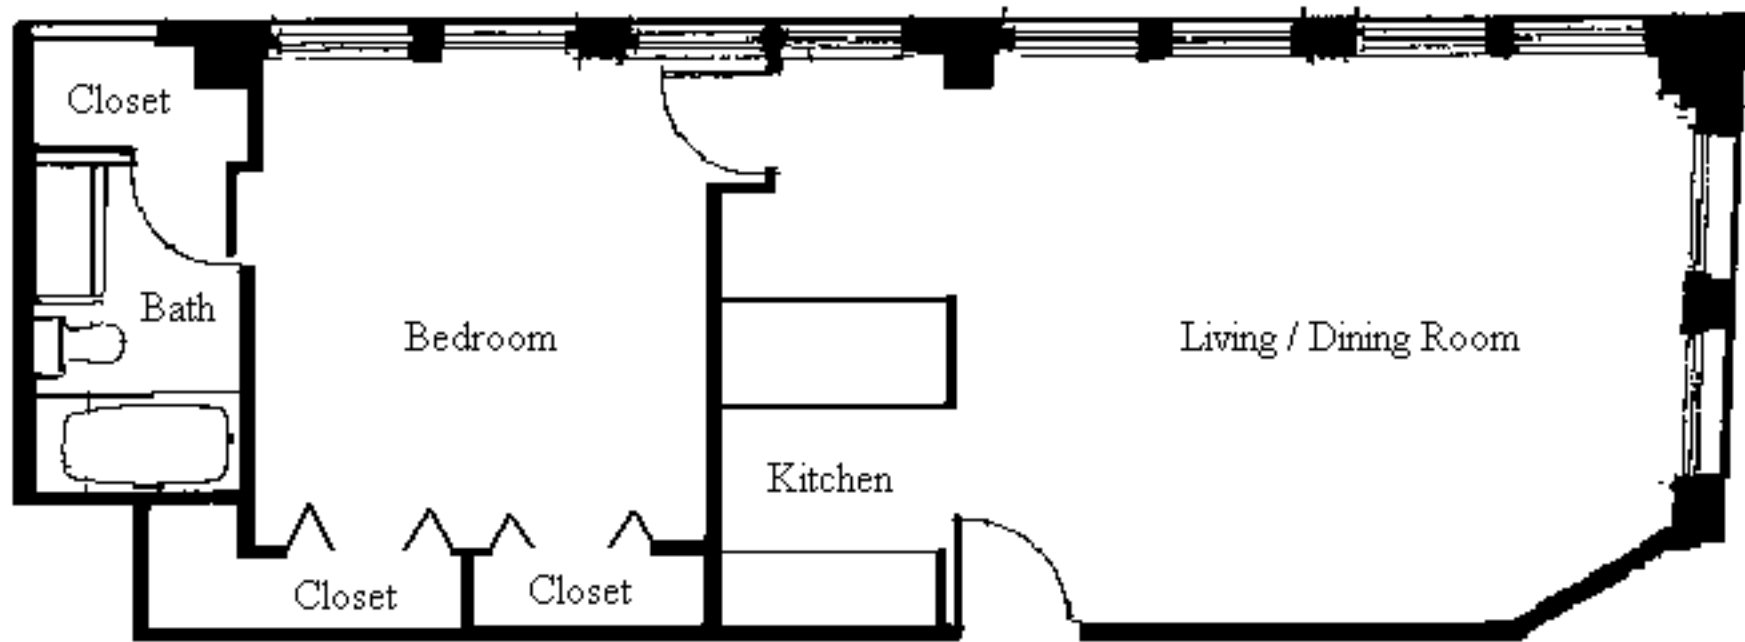

Closet

A/C
Closet

Front
Door

Living / Dining Room

Kitchen

Closet

Bath

Living / Dining Room

Bedroom

Brady Tower 4th - 8th Floor

2 Bedroom / 2 Bath

1,000 Sq. Ft.

Unit E/Q

Brady Tower 5th - 8th Floor
1 Bedroom / 1 Bath - 575 Sq. Ft.

Unit H

Brady Tower 5th - 8th Floors
1 Bedroom / 1 Bath - 600 Sq. Ft.

Unit KC

Brady Tower 5th - 8th Floors
1 Bedroom / 1 Bath - 700 Sq. Ft.

Unit L

Living / Dining Room

Closet

A/C
Closet

Front
Door

Kitchen