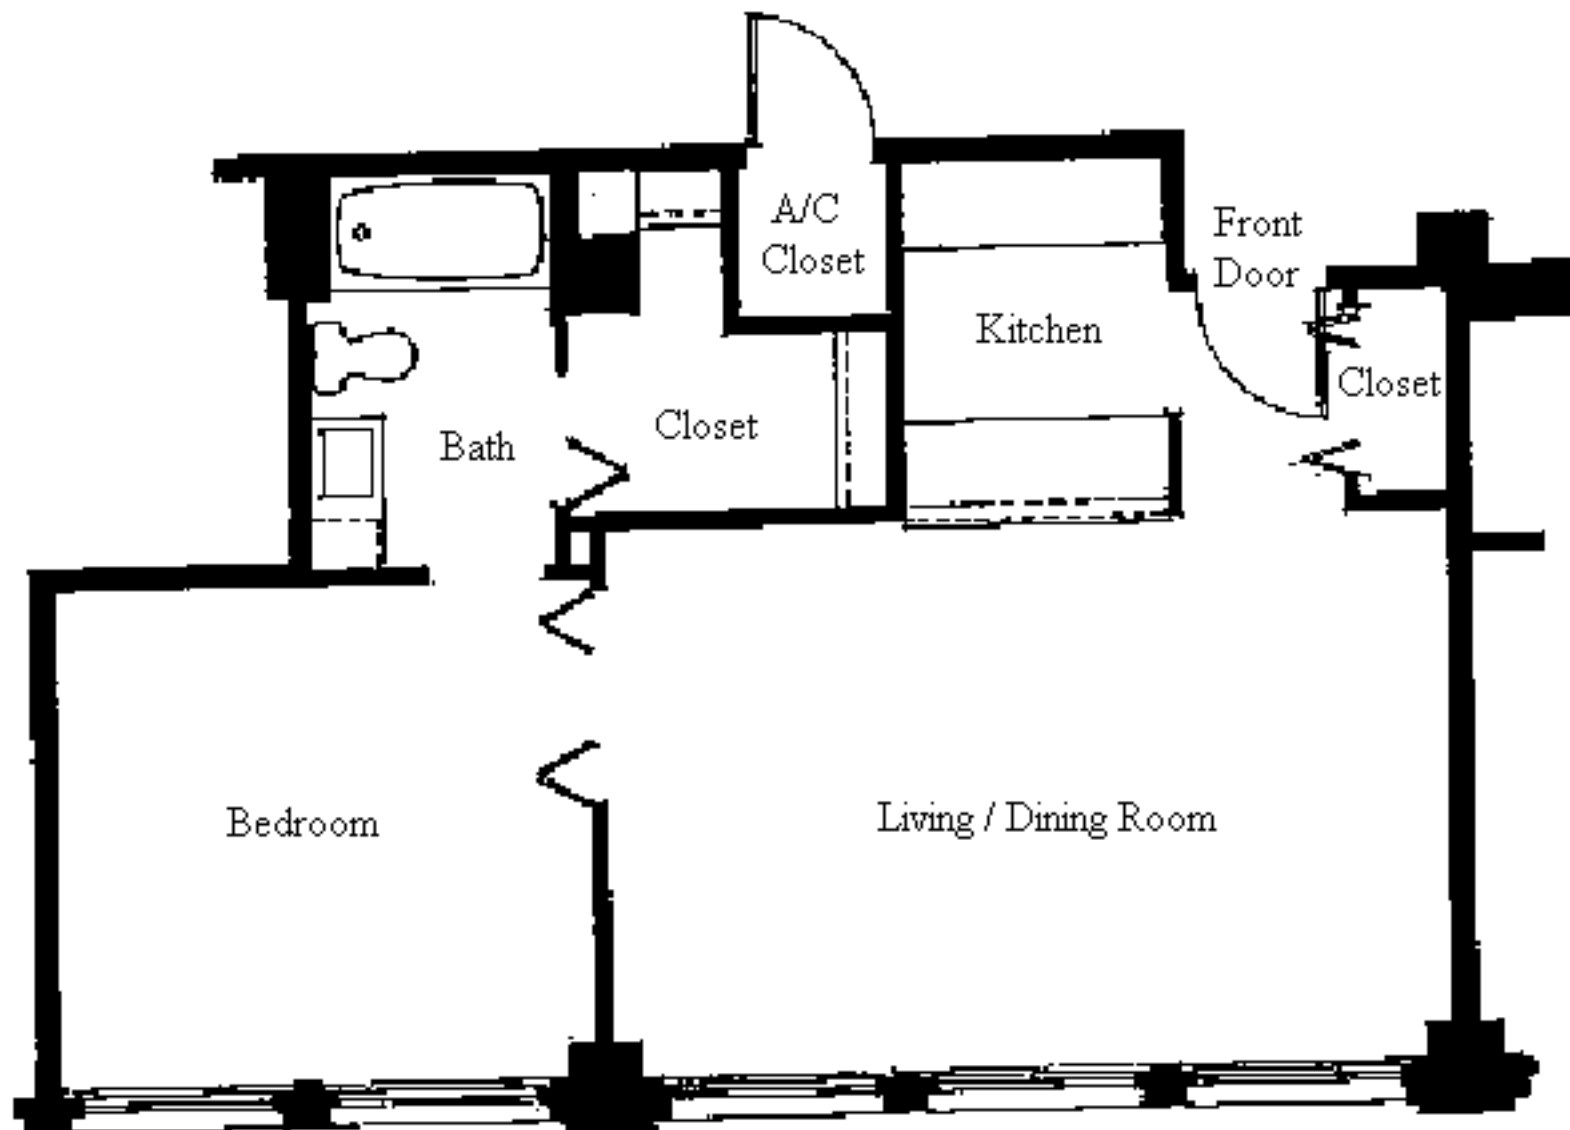

Closet

A/C
Closet

Front
Door

Living / Dining Room

Kitchen

Closet

Bath

Living / Dining Room

Unit KC

Brady Tower 5th - 8th Floors
1 Bedroom / 1 Bath - 700 Sq. Ft.

Unit L

Living / Dining Room

Closet

A/C
Closet

Front
Door

Kitchen

Bath

Bedroom

Closet

Brady Tower 2nd Floor
1 Bedroom / 1 Bath
750 Sq. Ft.
Unit M

Brady Tower 4th - 8th Floors
2 Bedroom / 2 Bath
1,000 Sq. Ft.
Unit MM

Brady Tower Mezzanine Floor - Suite 100

2 Bedroom / 2 Bath - 1,900 Sq. Ft.

Mezzanine

Brady Tower 5th - 8th Floors
1 Bedroom / 1 Bath - 600 Sq. Ft.

Unit NK

Living Area

Kitchen

Closet

A/C
Closet

Closet