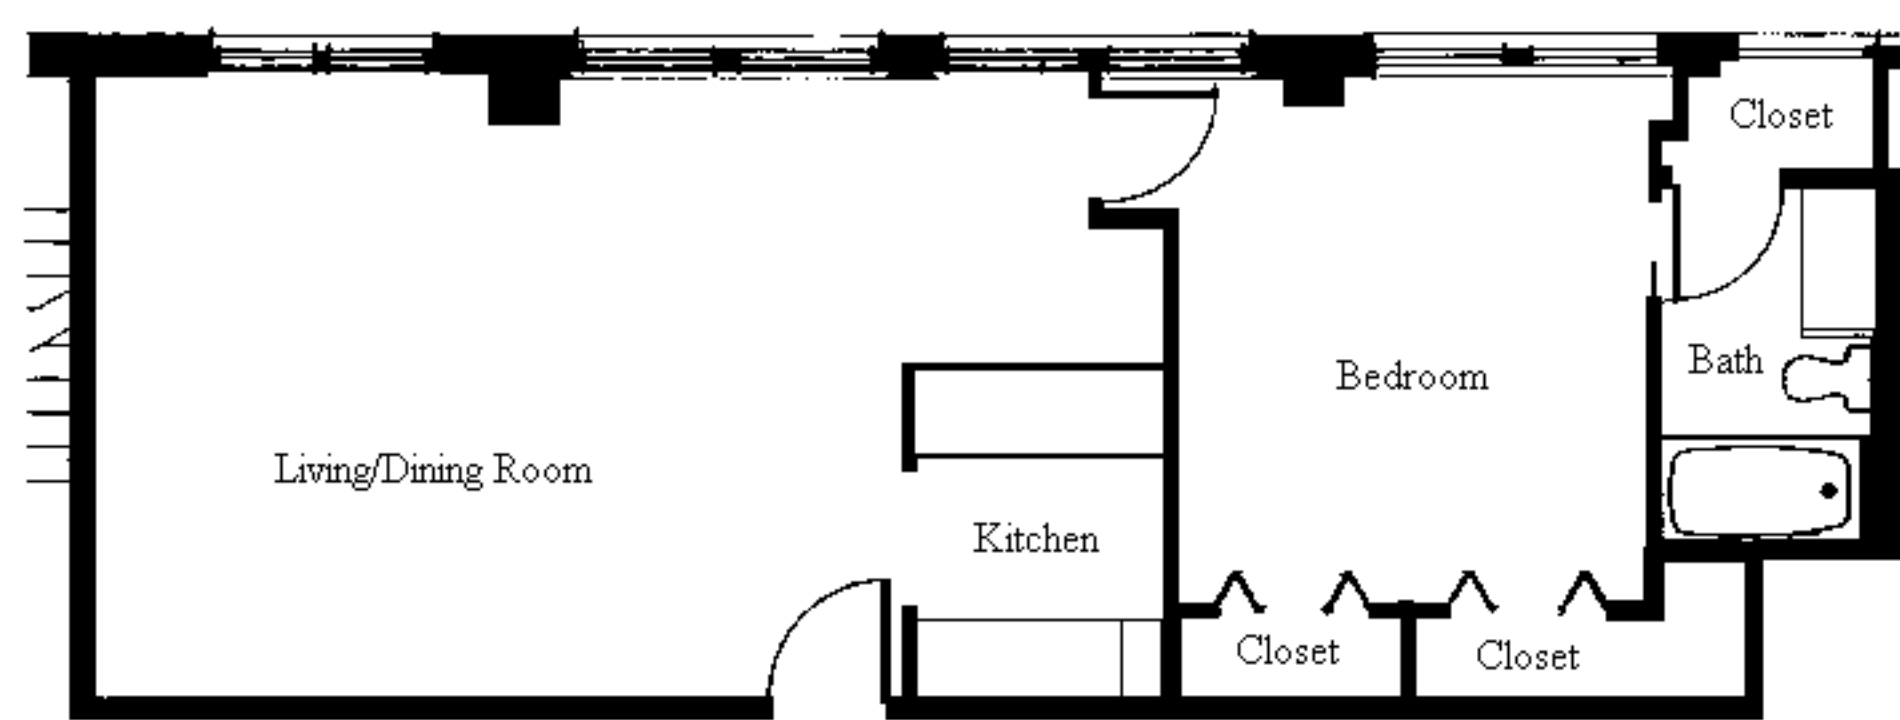

Corridor

Front
Door

Kitchen

Bath

Corridor

Living Area

Closet

Closet

Brady Tower 2nd Floor
Studio - 350 Sq. Ft.

Unit A

Brady Tower 5th - 8th Floor
1 Bedroom / 1 Bath - 690 Sq.Ft.
Unit B/G

Brady Tower 3rd - 8th Floor

Studio - 450 Sq. Ft.

Unit D

Bedroom

Bath

Bedroom

Brady Tower 4th - 8th Floor

2 Bedroom / 2 Bath

1,000 Sq. Ft.

Unit E/Q

Brady Tower 5th - 8th Floor
1 Bedroom / 1 Bath - 575 Sq. Ft.

Unit H

Brady Tower 5th - 8th Floors
1 Bedroom / 1 Bath - 600 Sq. Ft.

Unit KC

Brady Tower 5th - 8th Floors
1 Bedroom / 1 Bath - 700 Sq. Ft.

Unit L

Living / Dining Room

Closet

A/C
Closet

Front
Door

Kitchen