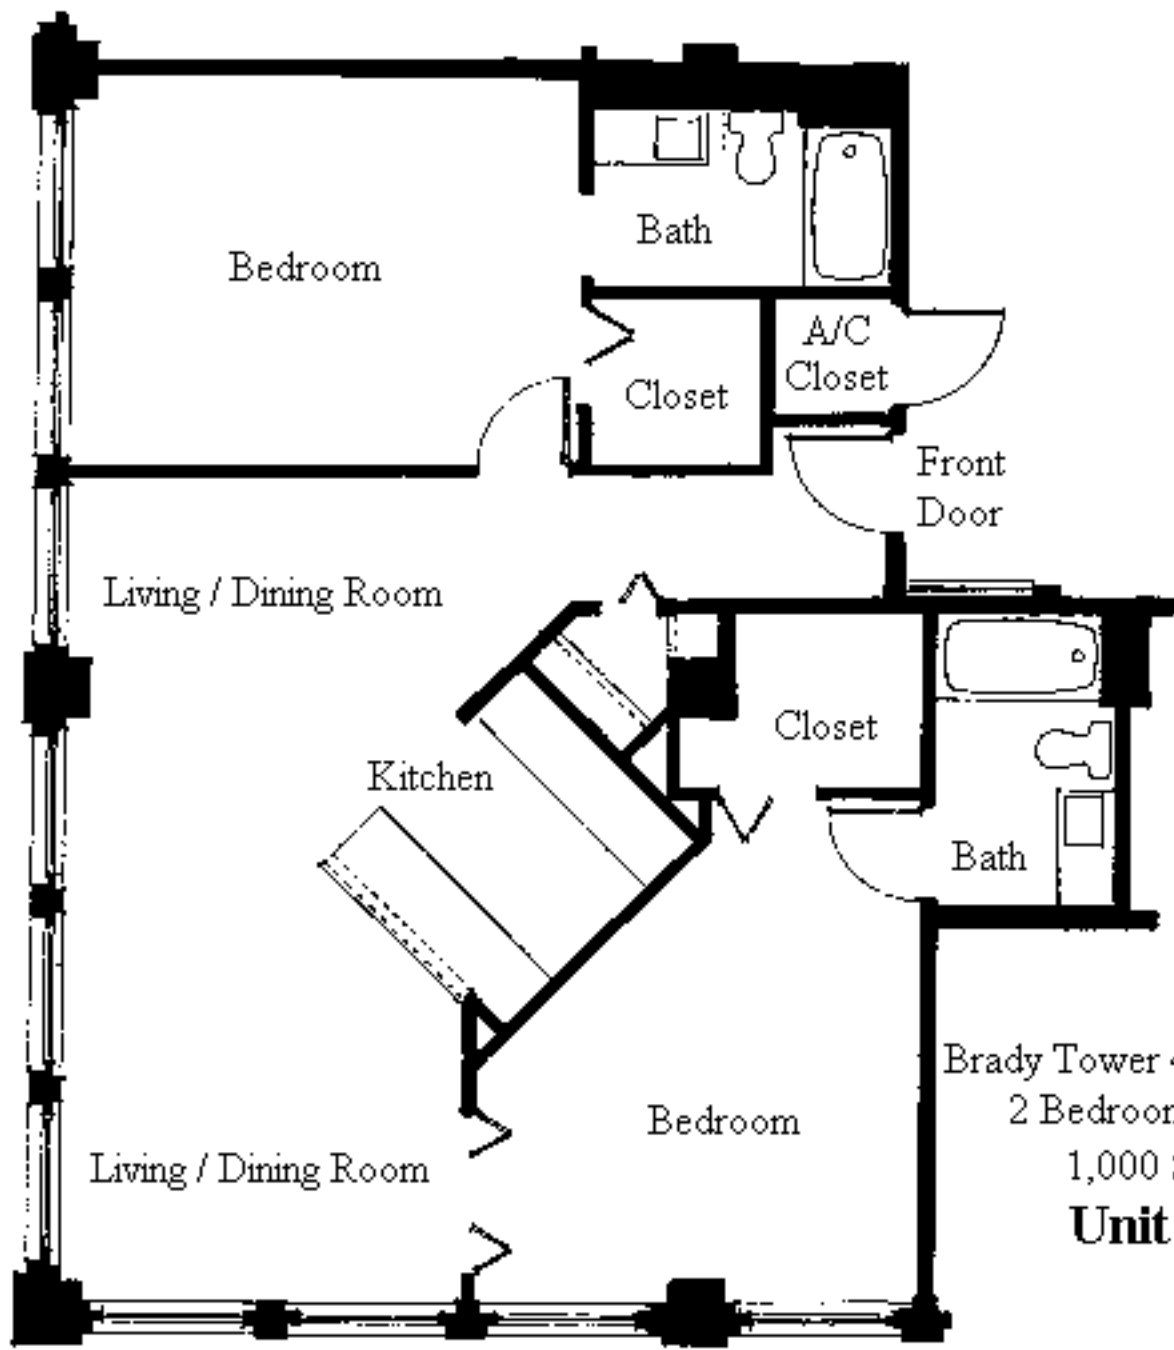

Corridor

Front
Door

Kitchen

Bath

Corridor

Living Area

Closet

Closet

Brady Tower 2nd Floor
Studio - 350 Sq. Ft.

Unit A

Brady Tower 5th - 8th Floor
1 Bedroom / 1 Bath - 690 Sq.Ft.
Unit B/G

Brady Tower 3rd - 8th Floor

Studio - 450 Sq. Ft.

Unit D

Bedroom

Bath

Closet

A/C
Closet

Front
Door

Living / Dining Room

Kitchen

Closet

Bath

Living / Dining Room

Unit KC

Brady Tower 5th - 8th Floors
1 Bedroom / 1 Bath - 700 Sq. Ft.

Unit L

Living / Dining Room

Closet

A/C
Closet

Front
Door

Kitchen