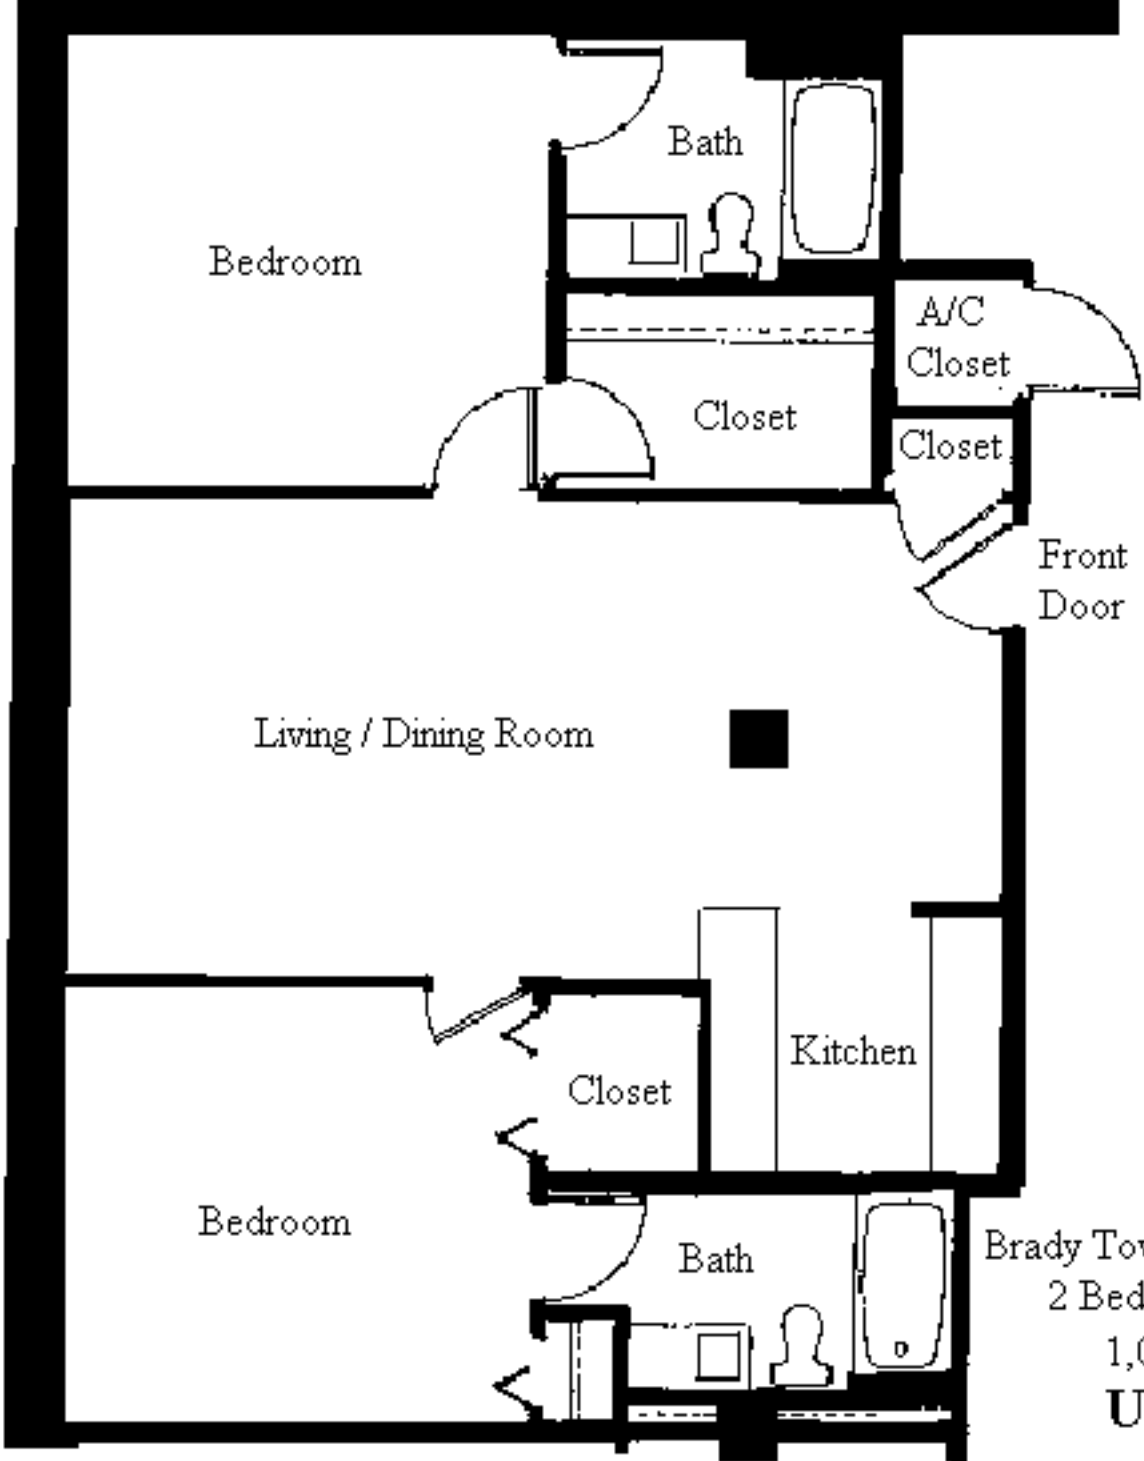

Corridor

Front
Door

Kitchen

Bath

Corridor

Living Area

Closet

Closet

Closet

A/C
Closet

Front
Door

Living / Dining Room

Kitchen

Closet

Bath

Living / Dining Room

Unit KC

Brady Tower 5th - 8th Floors
1 Bedroom / 1 Bath - 700 Sq. Ft.

Unit L

Living / Dining Room

Closet

A/C
Closet

Front
Door

Kitchen

Bath

Bedroom

Closet

Brady Tower 2nd Floor
1 Bedroom / 1 Bath
750 Sq. Ft.
Unit M

Brady Tower 4th - 8th Floors
2 Bedroom / 2 Bath
1,000 Sq. Ft.
Unit MM

Brady Tower Mezzanine Floor - Suite 100

2 Bedroom / 2 Bath - 1,900 Sq. Ft.