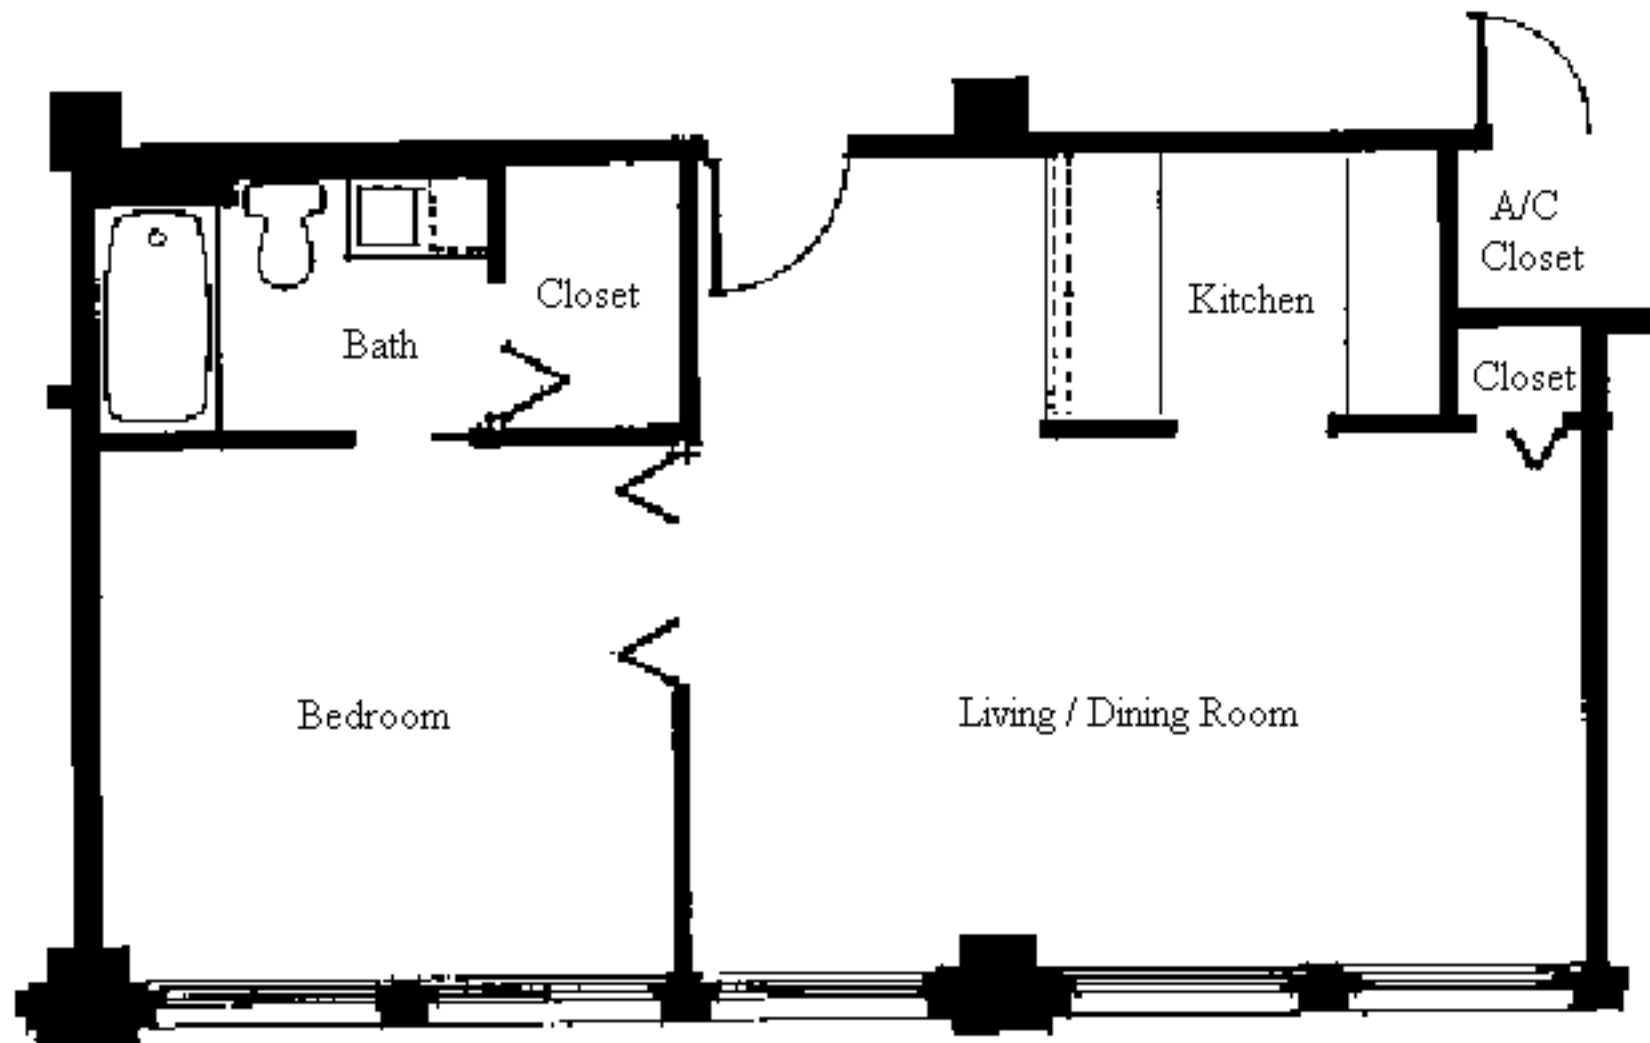

Closet

A/C
Closet

Front
Door

Living / Dining Room

Kitchen

Closet

Bath

Living / Dining Room

Bedroom

Brady Tower 4th - 8th Floor

2 Bedroom / 2 Bath

1,000 Sq. Ft.

Unit E/Q

Brady Tower 5th - 8th Floor
1 Bedroom / 1 Bath - 575 Sq. Ft.

Unit H

Brady Tower 5th - 8th Floors
1 Bedroom / 1 Bath - 600 Sq. Ft.

Unit KC

Brady Tower 5th - 8th Floors
1 Bedroom / 1 Bath - 700 Sq. Ft.

Unit L

Living / Dining Room

Closet

A/C
Closet

Front
Door

Kitchen

Bath

Bedroom

Closet

Brady Tower 2nd Floor
1 Bedroom / 1 Bath
750 Sq. Ft.
Unit M

Brady Tower 4th - 8th Floors
2 Bedroom / 2 Bath
1,000 Sq. Ft.
Unit MM

Brady Tower Mezzanine Floor - Suite 100

2 Bedroom / 2 Bath - 1,900 Sq. Ft.