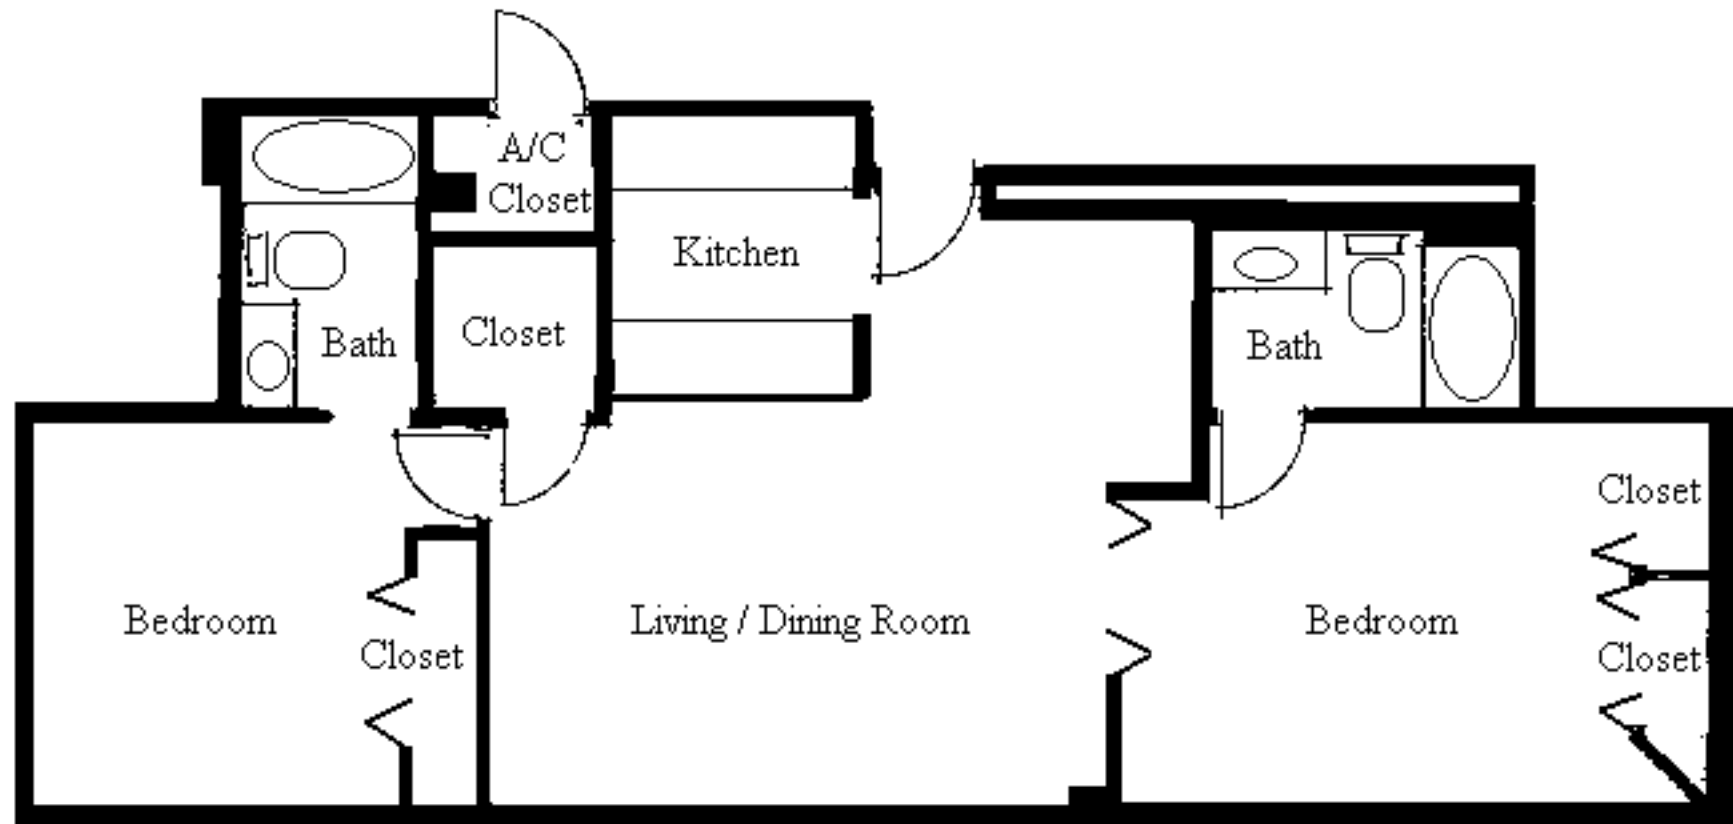

Unit KC

Brady Tower 5th - 8th Floors
1 Bedroom / 1 Bath - 700 Sq. Ft.

Unit L

Living / Dining Room

Closet

A/C
Closet

Front
Door

Kitchen

Bath

Bedroom

Closet

Brady Tower 2nd Floor
1 Bedroom / 1 Bath
750 Sq. Ft.
Unit M

Brady Tower 4th - 8th Floors
2 Bedroom / 2 Bath
1,000 Sq. Ft.
Unit MM

Brady Tower Mezzanine Floor - Suite 100

2 Bedroom / 2 Bath - 1,900 Sq. Ft.

Bath

Brady Tower 3rd - 8th Floors

Studio - 575 Sq. Ft.

Unit P

Brady Tower 2nd Floor - Suite 204
1 Bedroom / 1 Bath - 1,000 Sq. Ft.

Unit PD

Brady Tower 2nd - 3rd Floors

1 Bedroom / 1 Bath

725 Sq. Ft.

Unit Q

Brady Tower 3rd Floor
1 Bedroom / 1 Bath
650 Sq. Ft.
Unit R

Brady Tower 3rd - 4th Floors
2 Bedroom / 2 Bath - 900 Sq. Ft.

Unit W