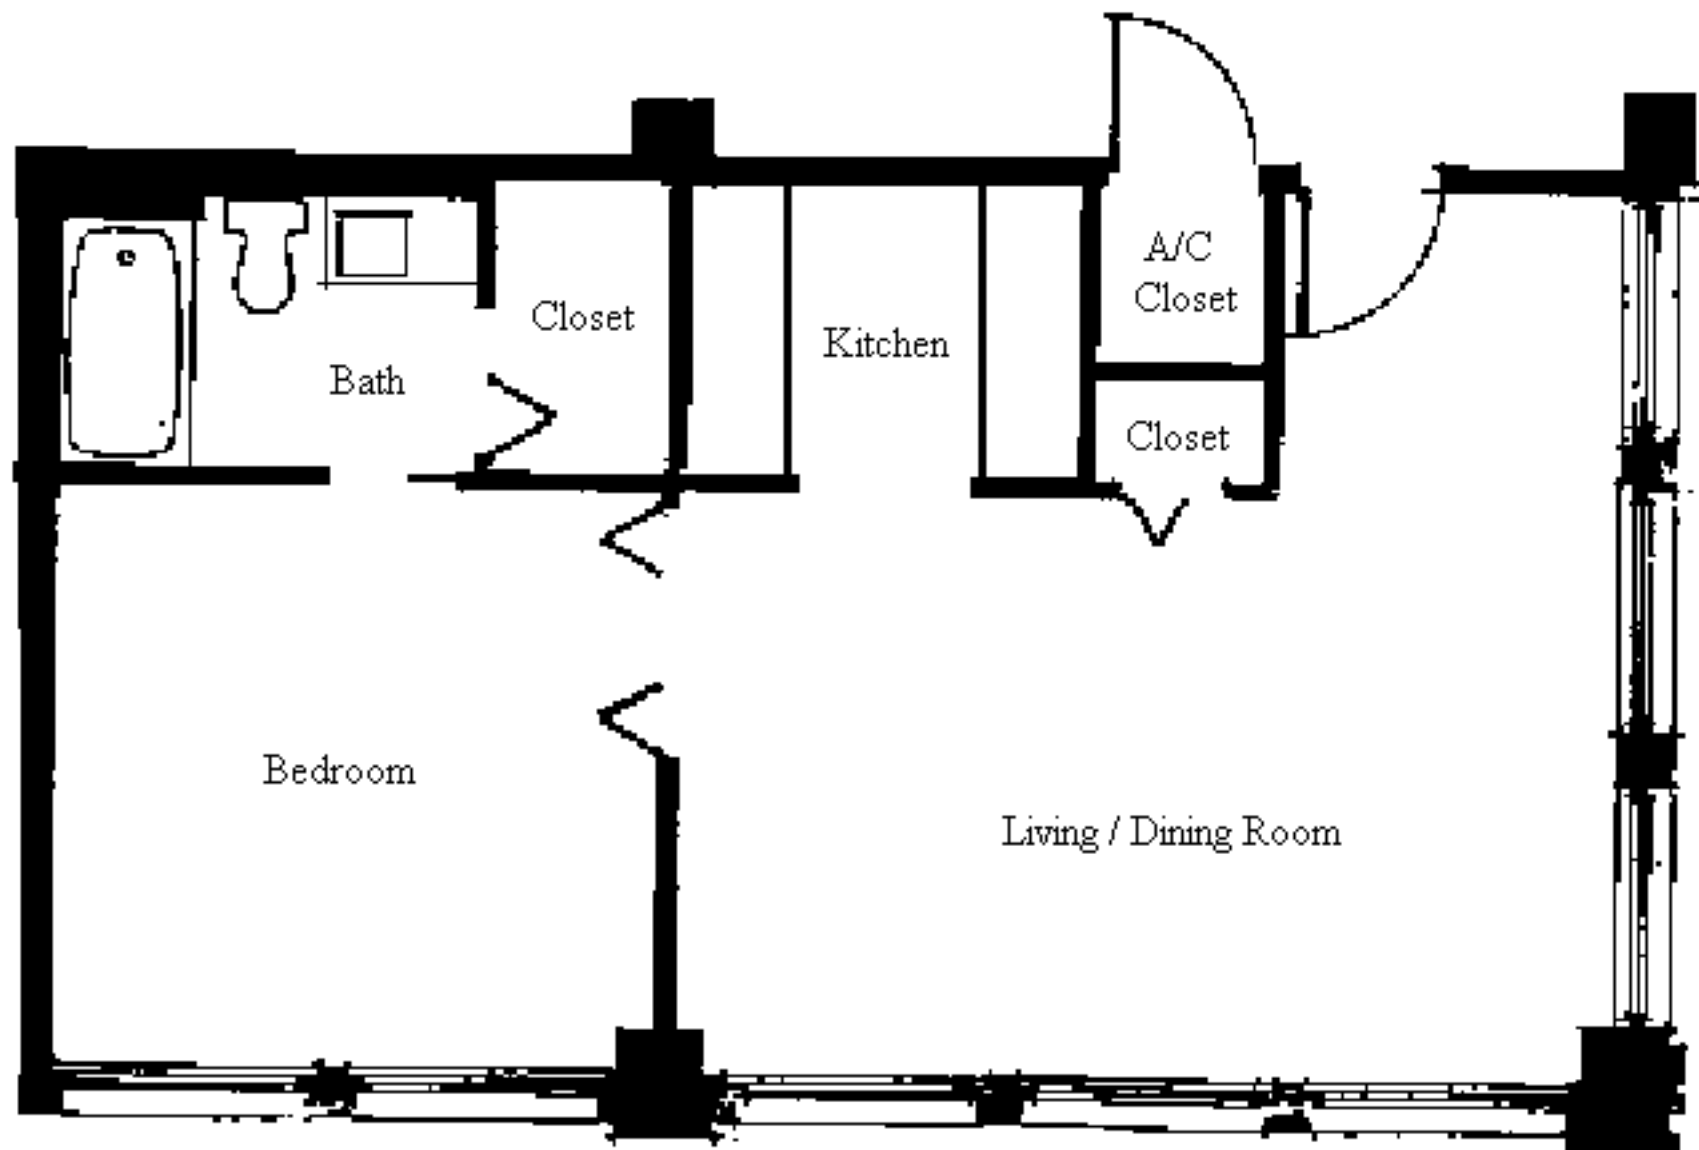

Brady Tower 2nd Floor
Studio - 350 Sq. Ft.

Unit A

Brady Tower 5th - 8th Floor
1 Bedroom / 1 Bath - 690 Sq.Ft.
Unit B/G

Brady Tower 3rd - 8th Floor

Studio - 450 Sq. Ft.

Unit D

Bedroom

Bath

Closet

A/C
Closet

Front
Door

Living / Dining Room

Kitchen

Closet

Bath

Living / Dining Room

Bedroom

Brady Tower 4th - 8th Floor

2 Bedroom / 2 Bath

1,000 Sq. Ft.

Unit E/Q

Brady Tower 5th - 8th Floor
1 Bedroom / 1 Bath - 575 Sq. Ft.

Unit H

Brady Tower 5th - 8th Floors
1 Bedroom / 1 Bath - 600 Sq. Ft.

Unit KC

Brady Tower 5th - 8th Floors
1 Bedroom / 1 Bath - 700 Sq. Ft.

Unit L

Living / Dining Room

Closet

A/C
Closet

Front
Door

Kitchen