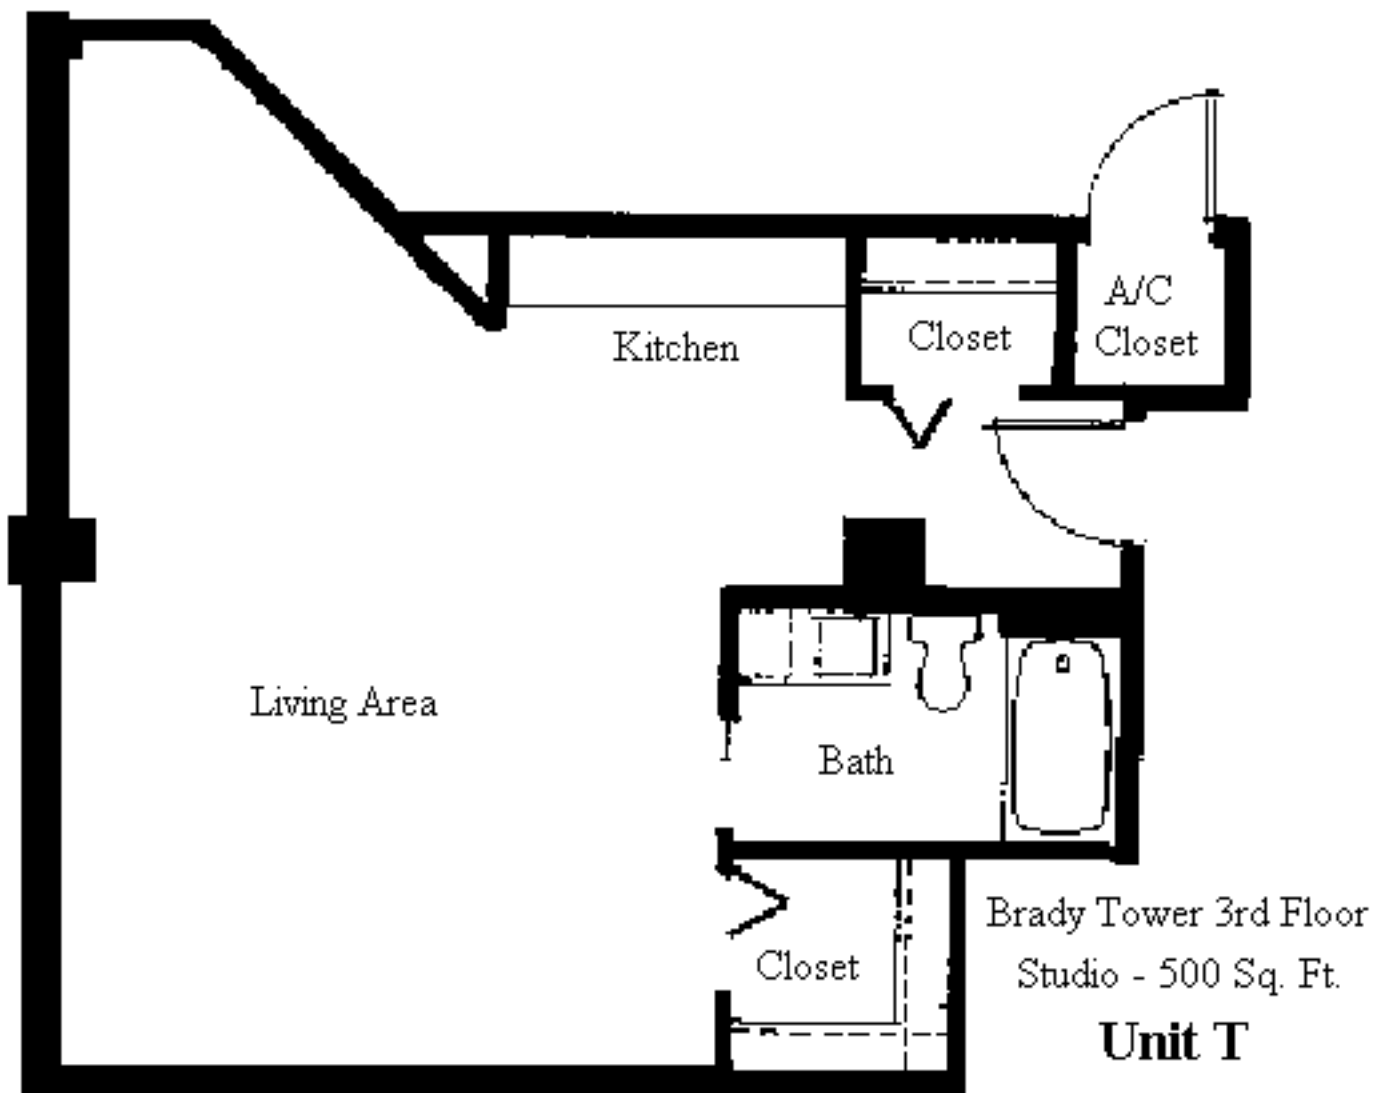

Corridor

Front
Door

Kitchen

Bath

Corridor

Living Area

Closet

Closet

Closet

A/C
Closet

Front
Door

Living / Dining Room

Kitchen

Closet

Bath

Living / Dining Room

Bath

Brady Tower 3rd - 8th Floors

Studio - 575 Sq. Ft.

Unit P

Brady Tower 2nd Floor - Suite 204
1 Bedroom / 1 Bath - 1,000 Sq. Ft.

Unit PD

Brady Tower 2nd - 3rd Floors

1 Bedroom / 1 Bath

725 Sq. Ft.

Unit Q

Brady Tower 3rd Floor
1 Bedroom / 1 Bath
650 Sq. Ft.
Unit R

Brady Tower 3rd - 4th Floors
2 Bedroom / 2 Bath - 900 Sq. Ft.

Unit W